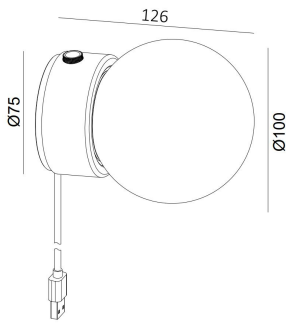

WL3300

5W Dia100 Dim to Warm Rotary Switch LED Glass Wall Light With USB Plug

Description

Stylish Design;
Rotary Switch Design;
Dim To Warm Design;
Glass Ball Design;
USB With Plug Design;

Finish

White/Black/Light Bronze/Dark Bronze

Material

Aluminium

TECHNICAL CHARACTERISTICS

Light source

Light source: Bridgelux D2W Chip
Output (W): 5W DC24V
Total power consumption (W): 5W
Color temperature: 2700/3000/4000K
CRI: ≥ 90
Real Lumen: 300lm
Lm/Real W: 60lm
Life Time: 50.000h L90B20
MacAdam steps: 3
UGR: N/A

GEAR

This item is supplied with on/off powder supply.

Luminaire

IP21 for indoor use
crossing: No
Warranty: 5 Years

Product packaging

The photograph may not match the reference exactly. Please read the product description to identify the finish.