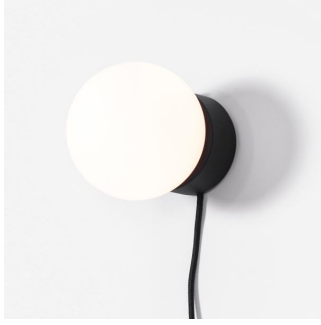

WL3300

5W Dia100 Dim to Warm Rotary Switch LED Glass Wall Light With USB Plug

Description

Stylish Design;
Rotary Switch Design;
Dim To Warm Design;
Glass Ball Design;
USB With Plug Design;

Finish

White/Black/Light Bronze/Dark Bronze

Material

Aluminium

TECHNICAL CHARACTERISTICS

Light source

Light source: Bridgelux D2W Chip
Output (W): 5W DC24V
Total power consumption (W): 5W
Color temperature: 2700/3000/4000K
CRI: ≥ 90
Real Lumen: 300lm
Lm/Real W: 60lm
Life Time: 50.000h L90B20
MacAdam steps: 3
UGR: N/A

GEAR

This item is supplied with on/off powder supply.

Luminaire

IP21 for indoor use
crossing: No
Warranty: 5 Years

Product packaging

The photograph may not match the reference exactly. Please read the product description to identify the finish.