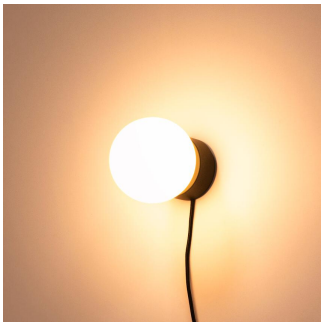

Luminaire

IP21 for indoor use
crossing: No
Warranty: 5 Years